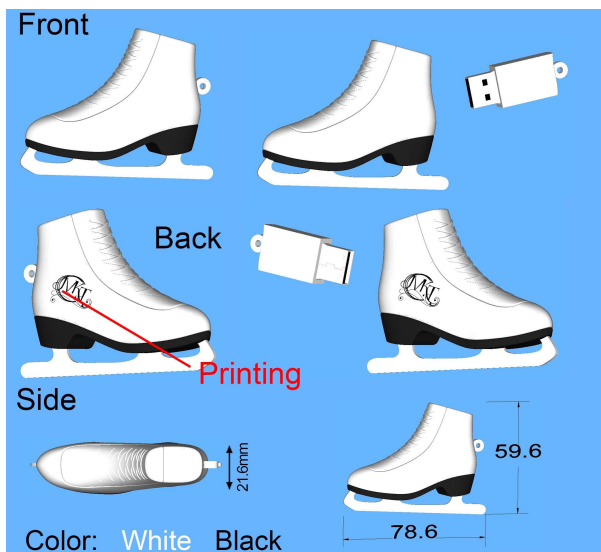

Custom Design

USB