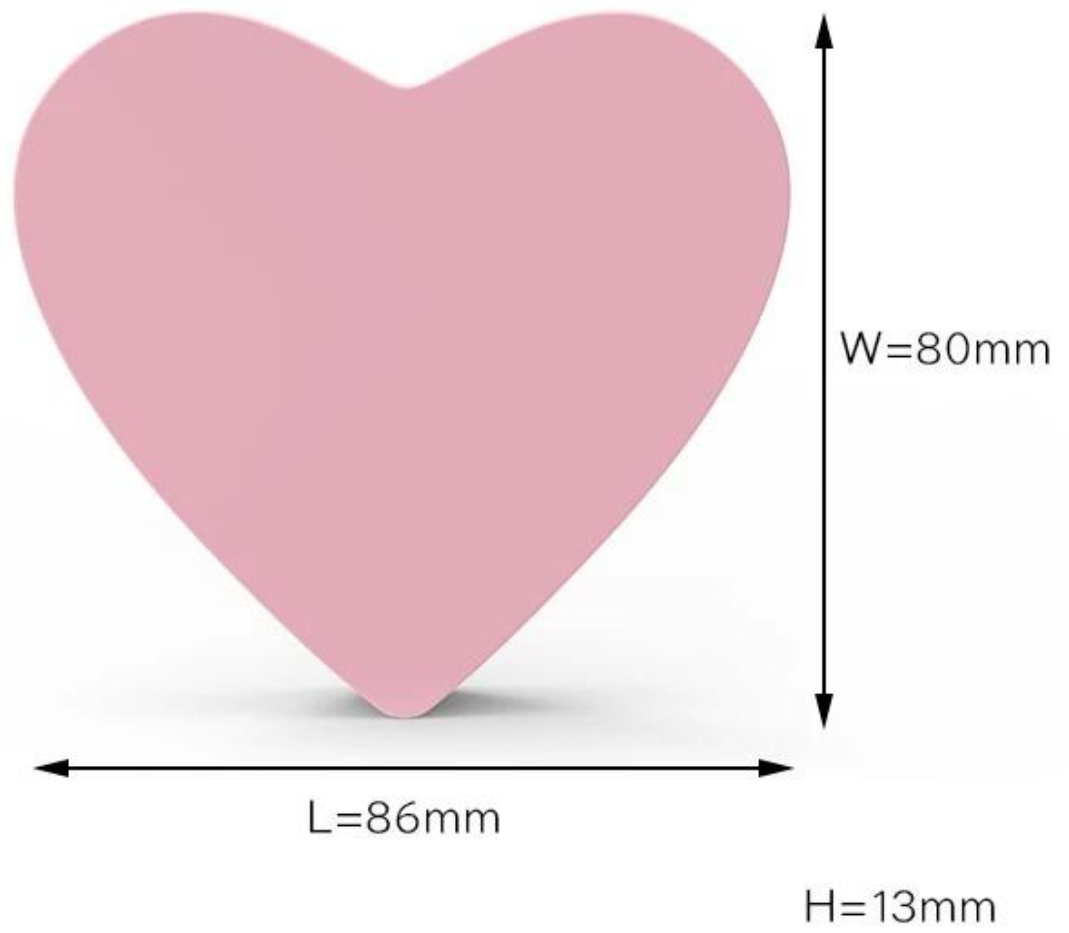

00000000OEM000PVC000000000000

A 0000 0000 00 000

000000000000000000000000

000000000000000000CE / FCC / ROHS000000000000

MOQ100PCS

00	0000000000OEM00000000PVC000000000
00	PVC
000000 00000	5W
00	5V 1A
00	5V 1A
00 000	70
00 00	4-8MM
00	1
MOQ	100PCS