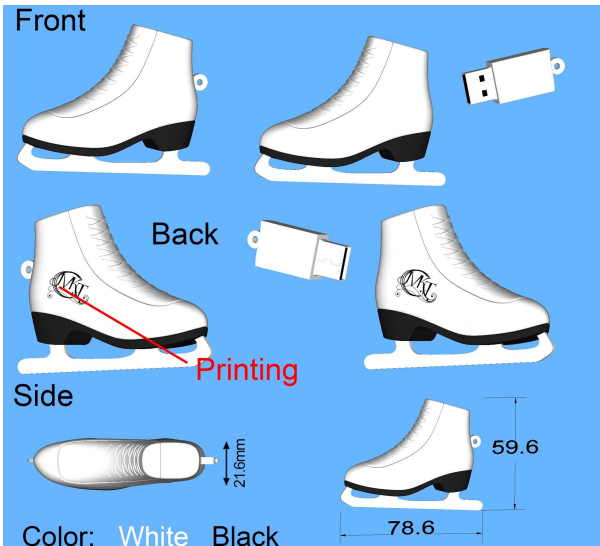

+

Tortoise shape

+

Capacity

usb

:

USB

usb