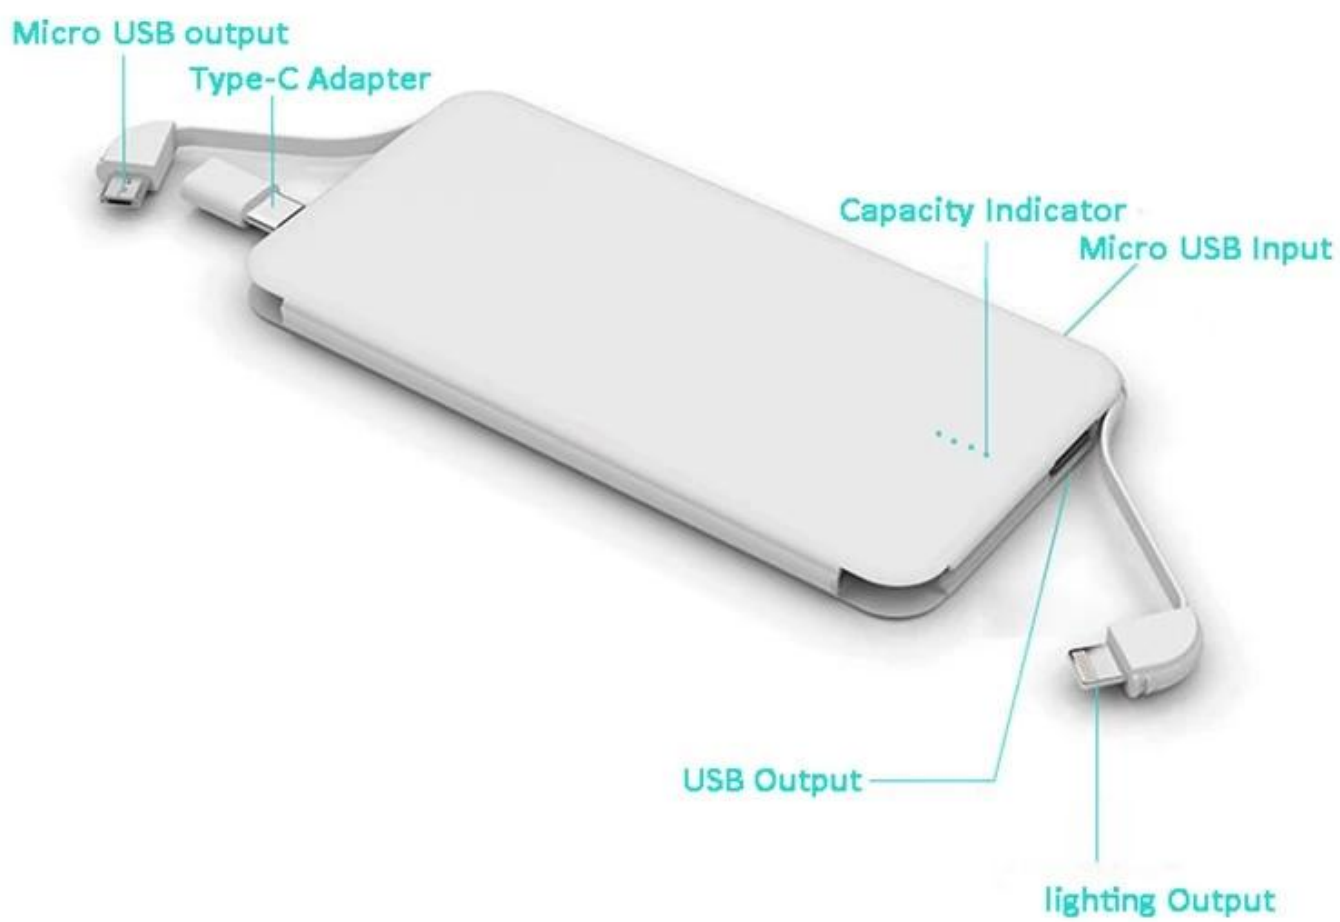

# PARAMETERS

Model:S0505	Output:5V/2.0A
Capacity:5000mAh	Weight:105g
Size:133.6*67.6*8.5mm	Input:5V/2.0A