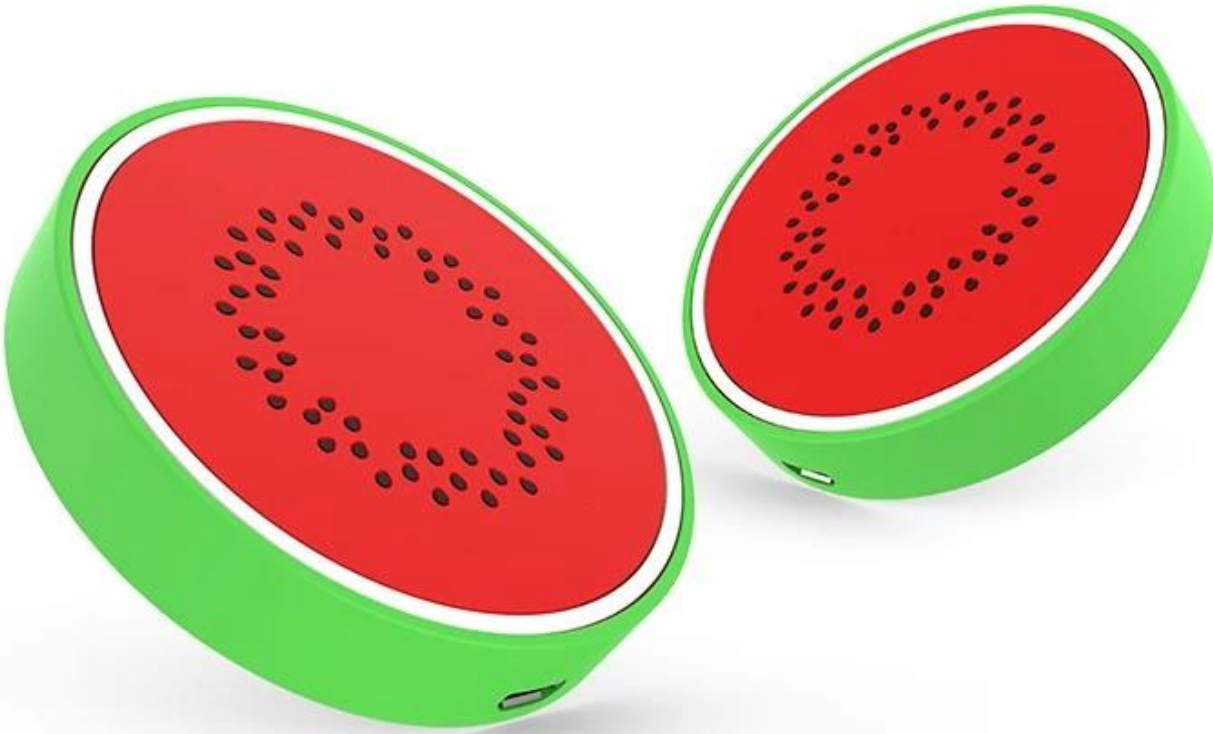

Watermelon promo pvc wireless charger factory supplier

A full custom wireless charger

Any logo or images can become Wireless charger

All of our custom wireless charger are conform to CE/FCC/ROHS certified.

MOQ is 100PCS

Item	Promo watermelon pvc wireless charger
Material	PVC
Working wattage	5W
Input	5V 1A
Output	5V 1A
Transfer rate	70%
Charging distance	4-8MM
Warranty	1 year
MOQ	100PCS

Quote:

We quote based on PVC parts, please inquire with pictures you want to design