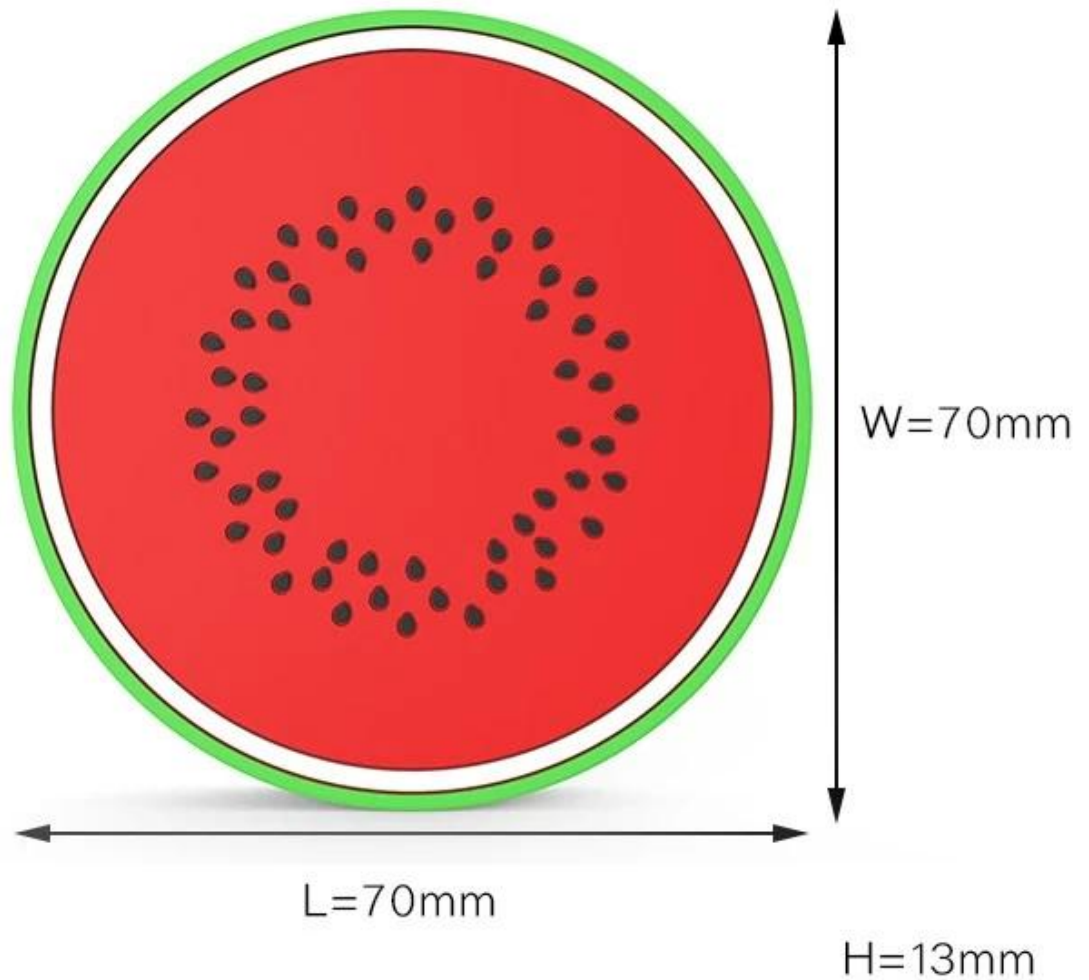

MOQ is 100PCS

Item	Promo watermelon pvc wireless charger
Material	PVC
Working wattage	5W
Input	5V 1A
Output	5V 1A
Transfer rate	70%
Charging distance	4-8MM
Warranty	1 year
MOQ	100PCS

Quote:

We quote based on PVC parts, please inquire with pictures you want to design